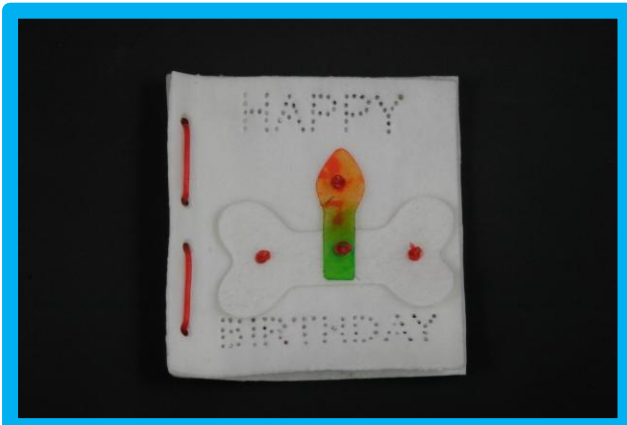

Following feedback from our customers, a new collection of cards designed for smaller dog breeds.

Trade Price / RRP on Application

2.20 Birthday Edible Greeting Card For Smaller Dogs – CLT004

"Happy Birthday" - the ultimate edible birthday card !